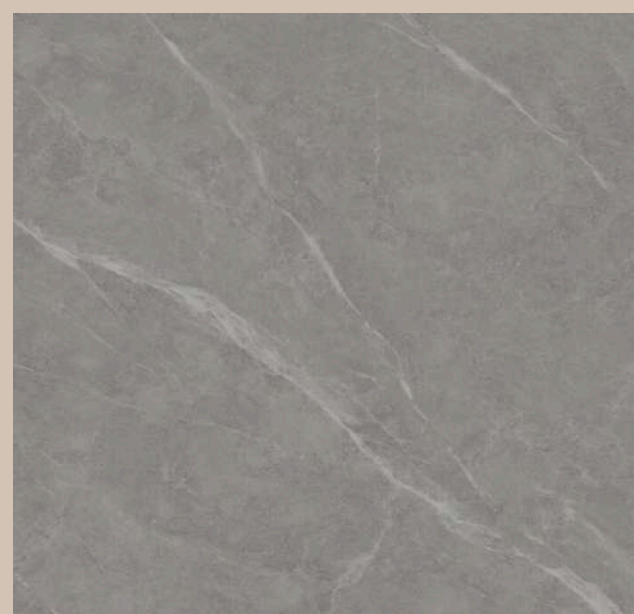

# PURASTONE PRIMA

---

METRO CREAM

METRO GREY

ABSOLUTE BLACK

AURORA

CORALINA

IVORY DESERT